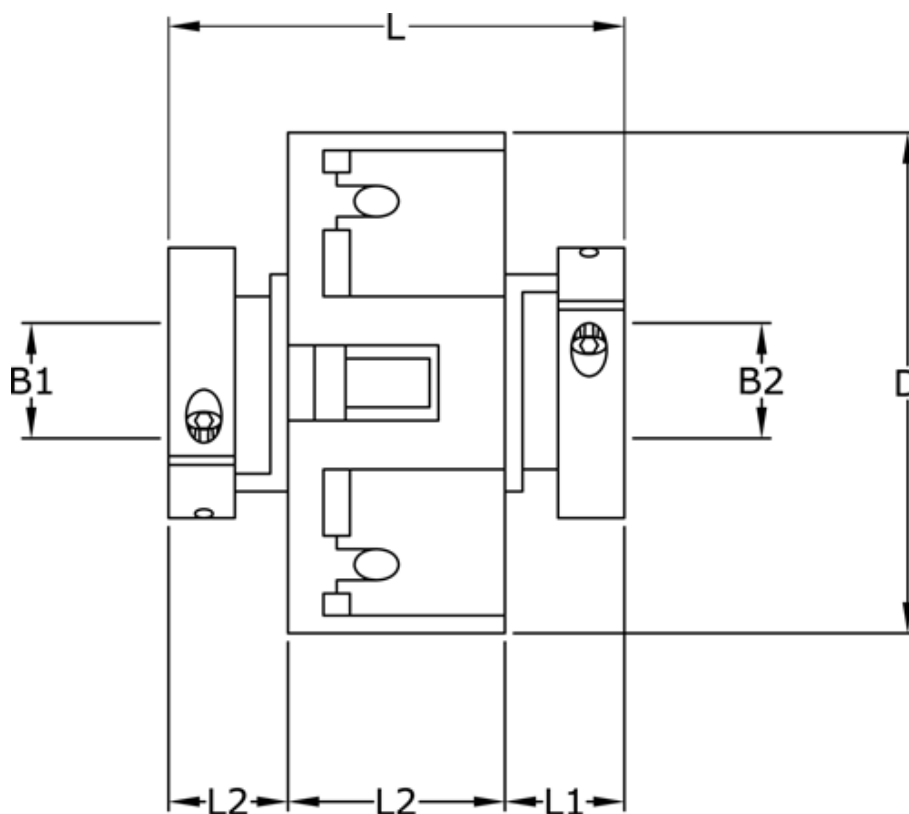

Data Sheet

Article number: 3322205413235

Description: Uni-Lat Coupling size 205.41.32.35
clamp hub, bore 10/12 mm

Measures

B1	= 10
B2	= 12
D	= 41
L	= 38.1
L1	= 13.5
L2	= 11.2
Screw	= M4